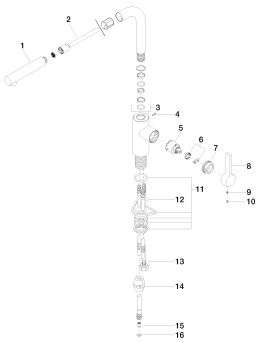

Kitchen - Elio

Single-lever mixer with pull-out spout - polished chrome

Article number: 33 840 790-00 0010

- 9-1/4" Projection
- Swiveling spout 360°
- Areated stream
- Total height 13-1/4"
- Height to aerator/spout outlet 11-3/4"
- 1-3/8" hole diameter
- 2x 3/8" US flexible supply lines
- Fabric braided spray hose 59"
- Water flow rate limited to max. 1.5 gpm
- lead-free

polished chrome

Dimensional drawing

All dimensions in mm / inch = mm x 0,0394

Model/program/technical modifications and error excepted
For more information see: www.dornbracht.com + 49 (0) 2371 433-460 mail@dornbrachtgroup.de

Recommended article

10 713 970-00
AIR SWITCH operating
button, trim parts only -
polished chrome

82 424 970-00
Soap dispenser without
flange - polished chrome

Kitchen - Elio
Single-lever mixer with pull-out spout - polished chrome
Article number: 33 840 790-00 0010

Spare parts list

Number	Item Number	Designation	Number of units
--------	-------------	-------------	-----------------