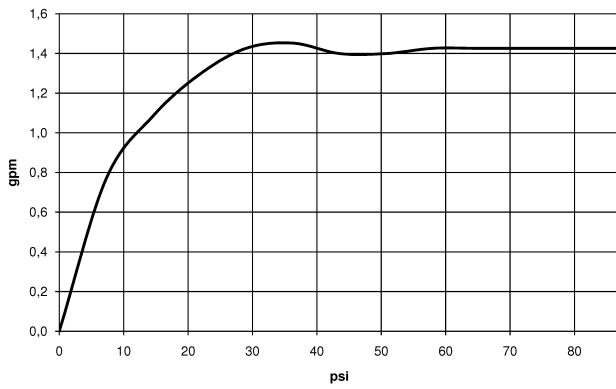

Kitchen - Elio

Single-lever mixer with pull-out spout - polished chrome

Article number: 33 840 790-00 0010

- 9-1/4" Projection
- Swiveling spout 360°
- Areated stream
- Total height 13-1/4"
- Height to aerator/spout outlet 11-3/4"
- 1-3/8" hole diameter
- 2x 3/8" US flexible supply lines
- Fabric braided spray hose 59"
- Water flow rate limited to max. 1.5 gpm
- lead-free

polished chrome

Dimensional drawing

All dimensions in mm / inch = mm x 0,0394

Model/program/technical modifications and error excepted
For more information see: www.dornbracht.com + 49 (0) 2371 433-460 mail@dornbrachtgroup.de

Kitchen - Elio
Single-lever mixer with pull-out spout - polished chrome
Article number: 33 840 790-00 0010

Flow rate chart

Kitchen - Elio
Single-lever mixer with pull-out spout - polished chrome
Article number: 33 840 790-00 0010