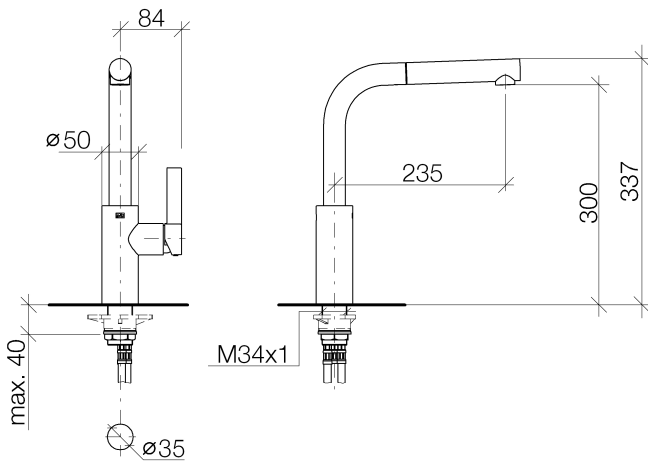

Kitchen - Elio

Single-lever mixer with pull-out spout - polished chrome

Article number: 33 840 790-00 0010

- 9-1/4" Projection
- Swiveling spout 360°
- Areated stream
- Total height 13-1/4"
- Height to aerator/spout outlet 11-3/4"
- 1-3/8" hole diameter
- 2x 3/8" US flexible supply lines
- Fabric braided spray hose 59"
- Water flow rate limited to max. 1.5 gpm
- lead-free

polished chrome

Dimensional drawing

All dimensions in mm / inch = mm x 0,0394

Model/program/technical modifications and error excepted
For more information see: www.dornbracht.com + 49 (0) 2371 433-460 mail@dornbrachtgroup.de

Kitchen - Elio
Single-lever mixer with pull-out spout - polished chrome
Article number: 33 840 790-00 0010

Flow rate chart

Kitchen - Elio
Single-lever mixer with pull-out spout - polished chrome
Article number: 33 840 790-00 0010

Recommended article

10 713 970-00
AIR SWITCH operating
button, trim parts only -
polished chrome

82 424 970-00
Soap dispenser without
flange - polished chrome

Kitchen - Elio
Single-lever mixer with pull-out spout - polished chrome
Article number: 33 840 790-00 0010